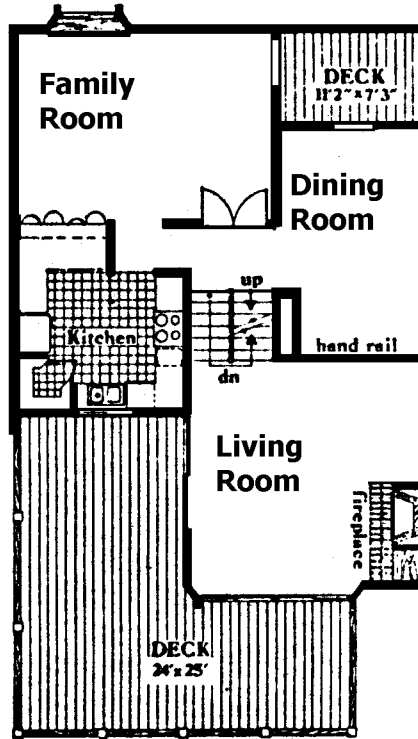

# Westlake Bay Monterey Bay—A2 unit II

2 bedrooms. 2½ baths. Split-level design.  
The A-2 II plan differs from the A-1  
with a larger family room and a larger  
wardrobe area in the master bedroom.  
2024.86 square feet