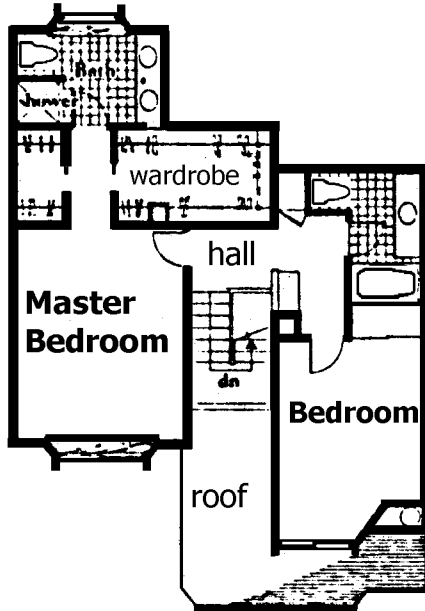

# Westlake Bay Monterey Bay—A2 unit II

2 bedrooms. 2½ baths. Split-level design.  
The A-2 II plan differs from the A-1  
with a larger family room and a larger  
wardrobe area in the master bedroom.  
2024.86 square feet