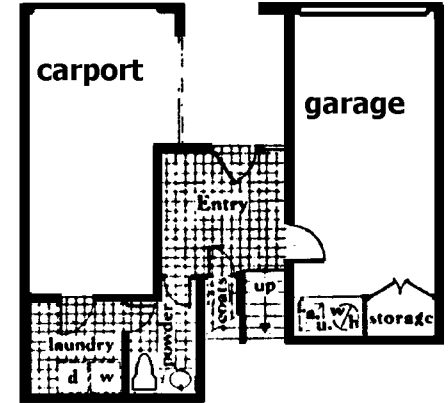

# Westlake Bay Monterey Bay—A2 unit II

2 bedrooms. 2½ baths. Split-level design.  
The A-2 II plan differs from the A-1  
with a larger family room and a larger  
wardrobe area in the master bedroom.  
2024.86 square feet