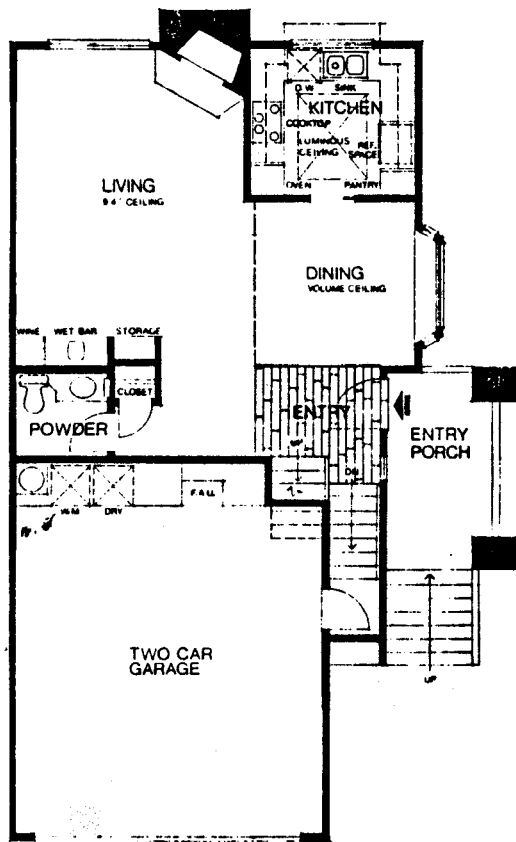

# Plan 3

This two-bedroom plus den home features a unique two-story dining room with a bay window. A living room is highlighted by a fireplace and wet bar with a built-in wine rack. A sliding glass door leads to a private patio. The master bedroom suite has a sitting

room, huge walk-in closet, spacious bath with skylight and exterior balcony. The den, which overlooks the dining room, is available as a third bedroom, or the second bedroom and den may be combined to form a second master bedroom suite with a private bath.