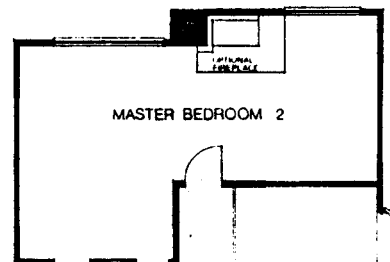

# Plan 3

This two-bedroom plus den home features a unique two-story dining room with a bay window. A living room is highlighted by a fireplace and wet bar with a built-in wine rack. A sliding glass door leads to a private patio. The master bedroom suite has a sitting

room, huge walk-in closet, spacious bath with skylight and exterior balcony. The den, which overlooks the dining room, is available as a third bedroom, or the second bedroom and den may be combined to form a second master bedroom suite with a private bath.

FIRST FLOOR

SECOND FLOOR

For 3rd bedroom alternate consult salesperson.