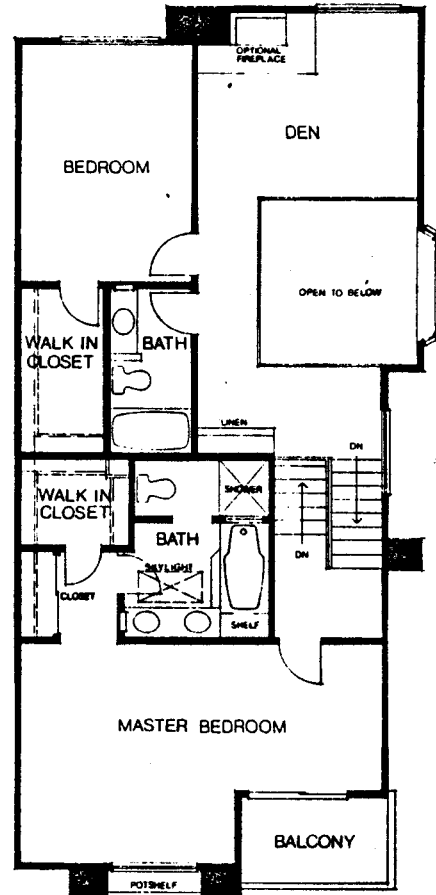

# Plan 3

This two-bedroom plus den home features a unique two-story dining room with a bay window. A living room is highlighted by a fireplace and wet bar with a built-in wine rack. A sliding glass door leads to a private patio. The master bedroom suite has a sitting

room, huge walk-in closet, spacious bath with skylight and exterior balcony. The den, which overlooks the dining room, is available as a third bedroom, or the second bedroom and den may be combined to form a second master bedroom suite with a private bath.

FIRST FLOOR

SECOND FLOOR

For 3rd bedroom alternate consult salesperson.