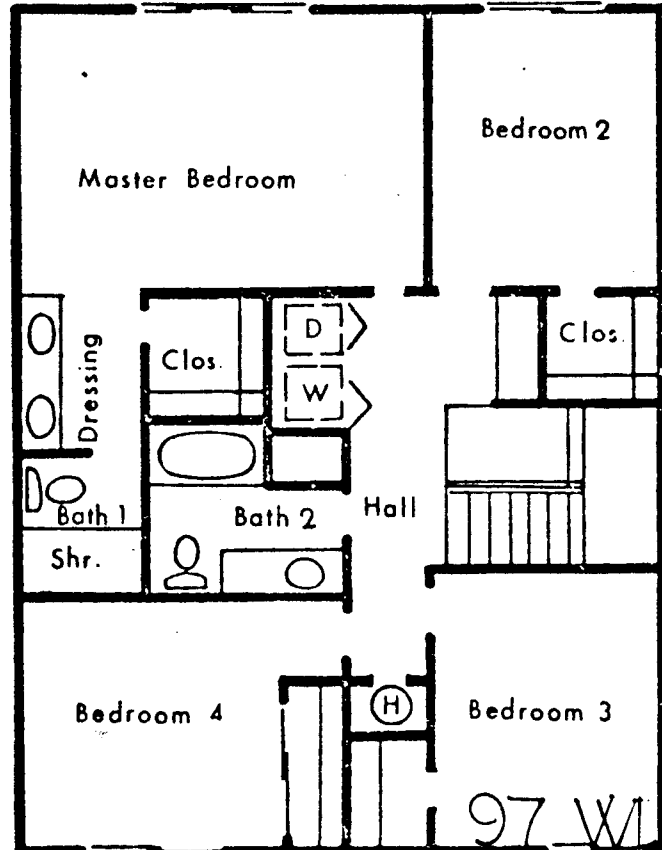

# TERRACE TOWNHOUSES

Westlake Village

approx. 1740 sq. ft.

PLAN 2D First Floor

PLAN 2D-3  
Second Floor

PLAN 2D-4  
Second Floor

approx. 1823 sq. ft.

97 W